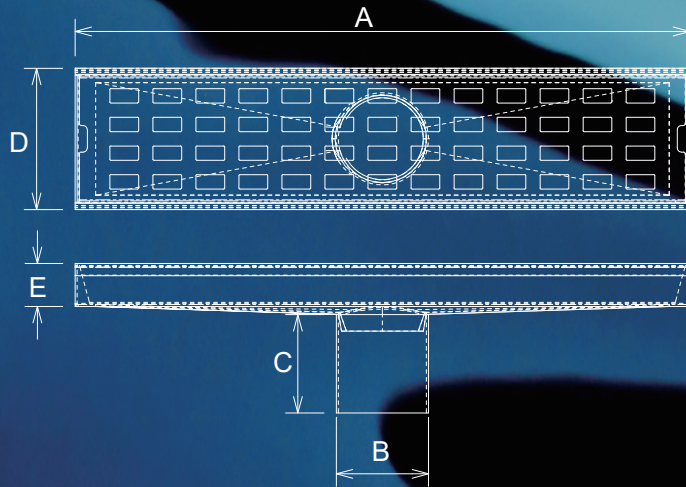

Square Drains

Long Floor Drains

Drain Size A	B	C	D	E
300mm	45mm	48mm	68mm	21mm
600mm	45mm	48mm	68mm	21mm
600mm	76mm	12mm	100mm	21mm
800mm	45mm	48mm	68mm	21mm
800mm	76mm	12mm	100mm	21mm
900mm	45mm	48mm	68mm	21mm
900mm	76mm	12mm	100mm	21mm
1200mm	45mm	48mm	68mm	21mm
1200mm	76mm	12mm	100mm	21mm
1800mm	45mm	48mm	68mm	21mm

All drains must be installed with a watermarked puddle flange.

The Hayman Collection of floor drains are all 316 grade stainless steel and are watermark compliant.

This stylish range of drains are easy to install and are available in a range of sizes and designs.