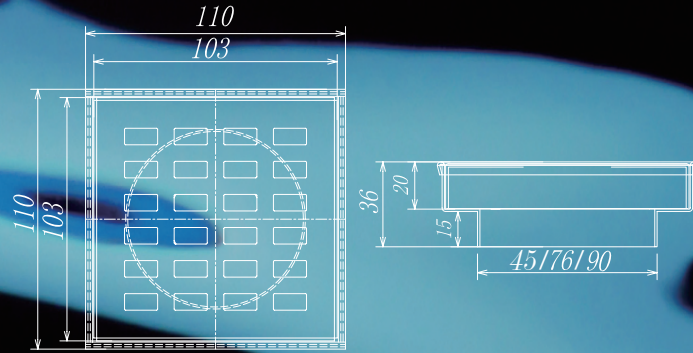

Square Drains

Long Floor Drains

Drain Size A	B	C	D	E
300mm	45mm	48mm	68mm	21mm
600mm	45mm	48mm	68mm	21mm
600mm	76mm	12mm	100mm	21mm
800mm	45mm	48mm	68mm	21mm
800mm	76mm	12mm	100mm	21mm
900mm	45mm	48mm	68mm	21mm
900mm	76mm	12mm	100mm	21mm
1200mm	45mm	48mm	68mm	21mm
1200mm	76mm	12mm	100mm	21mm
1800mm	45mm	48mm	68mm	21mm

All drains must be installed with a watermarked puddle flange.

The Hayman Collection of floor drains are all 316 grade stainless steel and are watermark compliant.

This stylish range of drains are easy to install and are available in a range of sizes and designs.