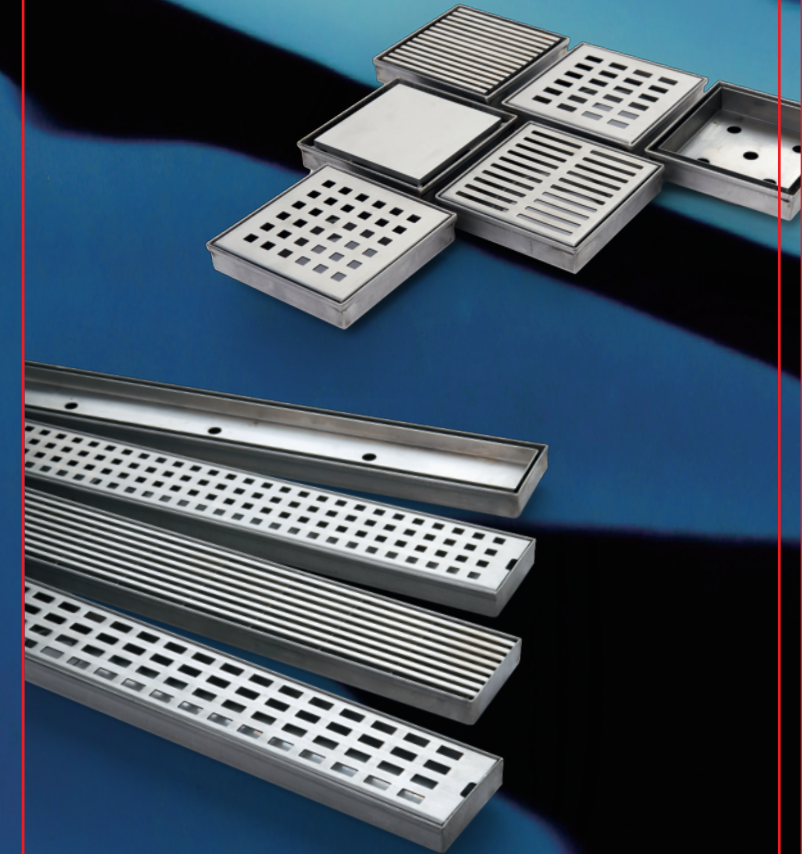

STAINLESS STEEL FLOOR DRAINS

WaterMark

www.dtaigroup.com

National Customer Service 1800 505 045